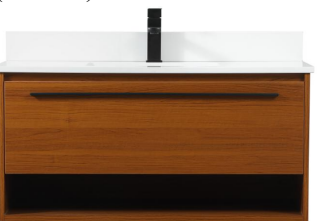

Item No: VF43536MTK-BS
(Teak)

Dimensions

Overall dimensions	36"L x 18"W x 19.7"H
Top thickness	0.75"

Specifications

Base Finish	Blue/Concrete Grey/Green/ Maple/Walnut/White/Teak
Top finish	Ivory white
Base material	MDF
Top material	Engineered Marble
Sink included	yes
sink material	porcelain
overflow hole	yes
sink type	undermount
Doors	NO
number of doors	0
Drawers	YES
number of Functional drawers	1
soft close drawer glides	yes
mounting location	free-standing
mounting bracket included	no
backsplash included	yes
drain assembly included	no
faucet included	no
Compatible faucet installation type	widespread
P-trap included	no
assembly required	no
installation required	yes
warranty	1 year limited
Shipment Type	LTL

Available Finishes